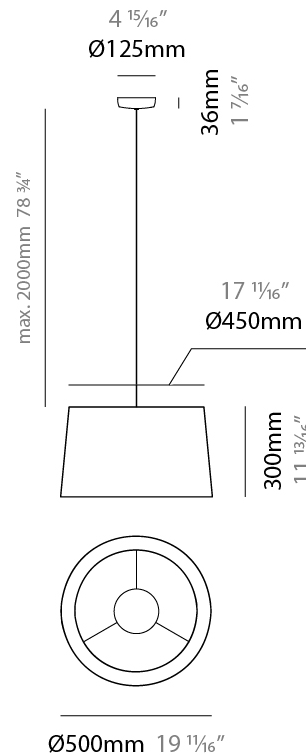

base number _____
Finish Options _____
Finish Options _____

1. To build a product code in our configurator select the specify button on the base model # product page
2. To build a manual product code on this datasheet choose from the options listed below in blue font and add the suffix to the base model #

GENERAL

Series: Drum _____
Brand: Ole _____
Division: Design _____
Mounting Type: Suspension _____
Mounting Location: Ceiling _____
Subcategory: Up/Down Light _____

PHYSICAL

Shape: Drum _____
Diameter (mm): 500 _____
Diameter (in): 19 11/16 _____
Height (mm): 300 _____
Height (in): 11 13/16 _____
Max. Overall Height (mm): 2300 _____
Max. Overall Height (in): 90 9/16 _____
Light Distribution: Direct / Indirect _____
Weight (kg): 2.8 _____
Weight (lbs): 6.2 _____
Fixture Finish: BEI / BLK / BLU / COG / DGN / GRY / MRN / MOC / MUS / OLV / SIL / STN / TER / WHI _____
Holder Finish: BLK _____
Fixture Material: Fabric Cord / Metal _____
Cable Details: 2000mm Cable _____
Upon Request: Other fabric cord colors available upon request (see downloadable finish chart) _____

ELECTRICAL

Number of Lamps: 1 _____
Lamp Type: LED Retrofit _____
Lamp Shape: A19 _____
Bulb Included: Bulb Not Included _____
Max. Wattage Per Lamp (W): 15 _____
Lamp Base: E26 _____
Input Voltage (V): 120 _____
Upon Request: 277Vac / GU24 _____

LED

OPTICAL

RATINGS AND CERTIFICATIONS

Certified By: Certified for North American Standards _____
IP rating: IP20 _____