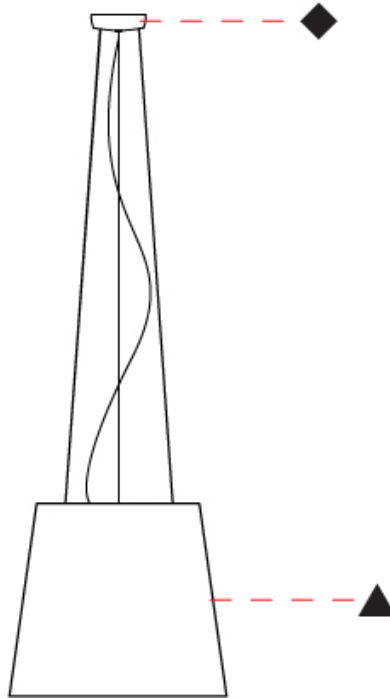

DRUM SUSPENSION

D111062-

PROJECT

TYPE

SPECIFIER

QUANTITY

DATE

D