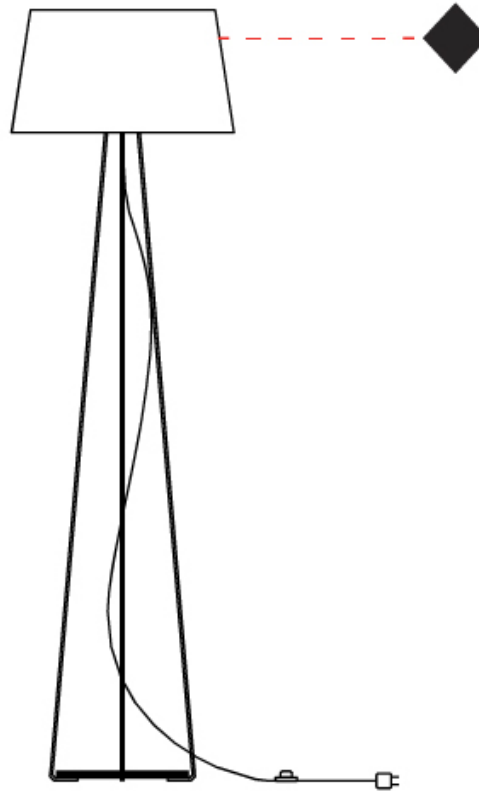

DRUM PORTABLE

D114009-

PROJECT

TYPE

SPECIFIER

QUANTITY

DATE

D