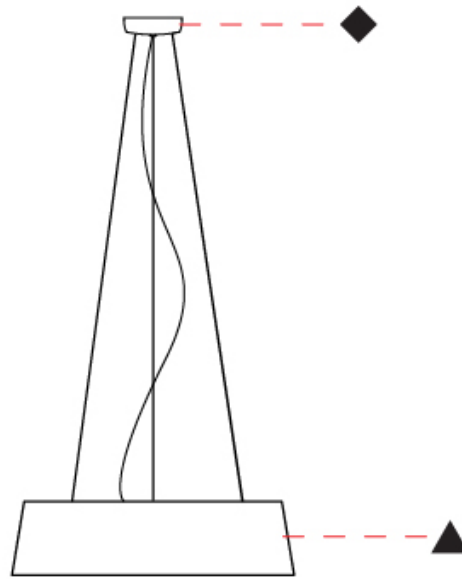

DRUM SUSPENSION

D111063-

PROJECT _____

TYPE _____

SPECIFIER _____

QUANTITY _____

DATE _____

D