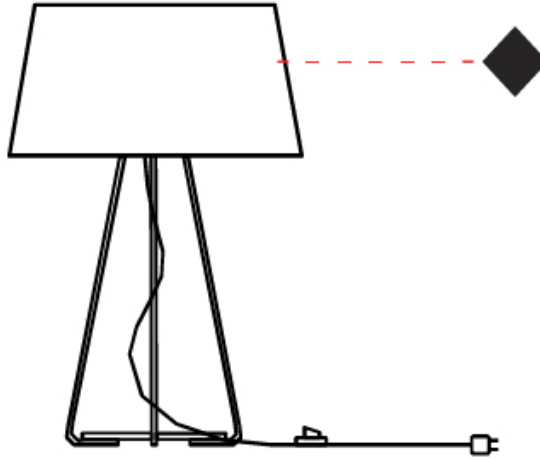

DRUM PORTABLE

D114008-

PROJECT

TYPE

SPECIFIER

QUANTITY

DATE