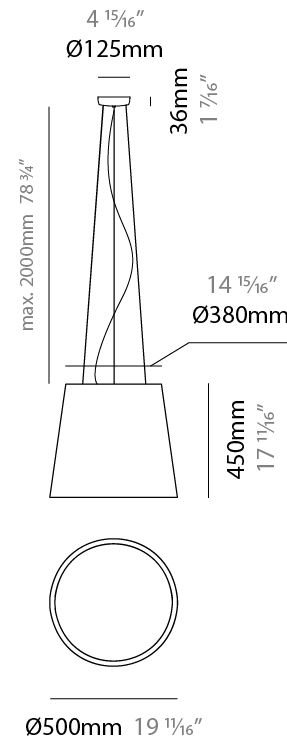

PROJECT	_____
TYPE	_____
SPECIFIER	_____
QUANTITY	_____
DATE	_____

DRUM SUSPENSION

D111062-

base number	Finish Options	Finish Options

1. To build a product code in our configurator select the specify button on the base model # product page
2. To build a manual product code on this datasheet choose from the options listed below in blue font and add the suffix to the base model #

GENERAL

Series: Drum
Brand: Ole
Division: Design
Mounting Type: Suspension
Mounting Location: Ceiling
Subcategory: Up/Down Light

PHYSICAL

Shape: Drum
Diameter (mm): 500
Diameter (in): 19 11/16
Height (mm): 450
Height (in): 17 11/16
Max. Overall Height (mm): 2450
Max. Overall Height (in): 96 7/16
Light Distribution: Direct / Indirect
Weight (kg): 4
Weight (lbs): 8.8
Fixture Finish: BEI / BLK / BLU / COG / DGN / GRY / MRN / MOC / MUS / OLV / SIL / STN / TER / WHI
Holder Finish: BLK
Fixture Material: Fabric Cord / Metal
Cable Details: 2000mm Cable
Upon Request: Other fabric cord colors available upon request (see downloadable finish chart)

ELECTRICAL

Number of Lamps: 3
Lamp Type: LED Retrofit
Lamp Shape: A19
Bulb Included: Bulb Not Included
Max. Wattage Per Lamp (W): 15
Lamp Base: E26
Input Voltage (V): 120
Upon Request: 277Vac / GU24

LED

OPTICAL

RATINGS AND CERTIFICATIONS

Certified By: Certified for North American Standards
IP rating: IP20