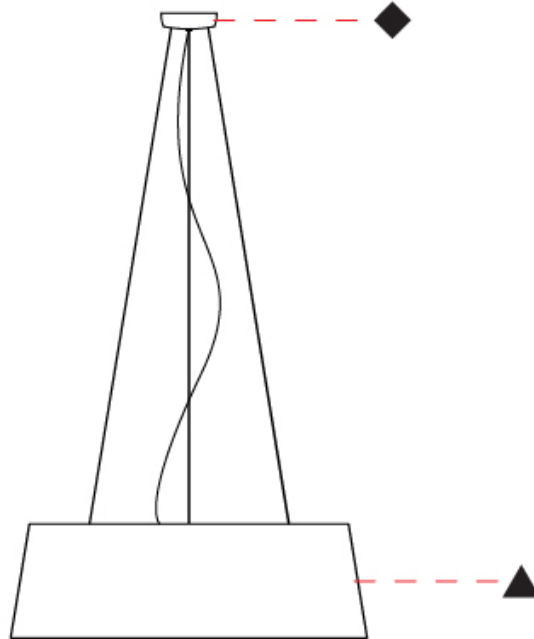

DRUM SUSPENSION

D111064-

PROJECT

TYPE

SPECIFIER

QUANTITY

DATE

D