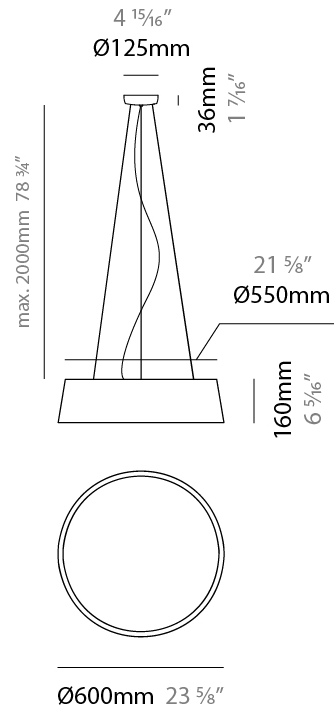

PROJECT	_____
TYPE	_____
SPECIFIER	_____
QUANTITY	_____
DATE	_____

DRUM SUSPENSION

D111063-

base number	Finish Options	Finish Options

1. To build a product code in our configurator select the specify button on the base model # product page
2. To build a manual product code on this datasheet choose from the options listed below in blue font and add the suffix to the base model #

GENERAL

Series: Drum
Brand: Ole
Division: Design
Mounting Type: Suspension
Mounting Location: Ceiling
Subcategory: Up/Down Light

PHYSICAL

Shape: Drum
Diameter (mm): 600
Diameter (in): 23 5/8
Height (mm): 160
Height (in): 6 5/16
Max. Overall Height (mm): 2160
Max. Overall Height (in): 85 1/16
Light Distribution: Direct / Indirect
Weight (kg): 3.3
Weight (lbs): 7.26
Fixture Finish: BEI / BLK / BLU / COG / DGN / GRY / MRN / MOC / MUS / OLV / SIL / STN / TER / WHI
Holder Finish: BLK
Fixture Material: Fabric Cord / Metal
Cable Details: 2000mm Cable
Upon Request: Other fabric cord colors available upon request (see downloadable finish chart)

ELECTRICAL

Number of Lamps: 3
Lamp Type: LED Retrofit
Lamp Shape: A19
Bulb Included: Bulb Not Included
Max. Wattage Per Lamp (W): 15
Lamp Base: E26
Input Voltage (V): 120
Upon Request: 277Vac / GU24

LED

OPTICAL

RATINGS AND CERTIFICATIONS

Certified By: Certified for North American Standards
IP rating: IP20