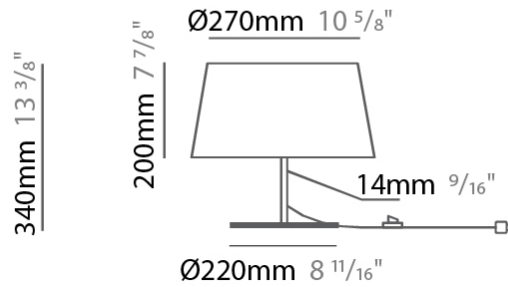

PROJECT _____
TYPE _____
SPECIFIER _____
QUANTITY _____
DATE _____

DRUM PORTABLE

D114010-

base number _____
Finish _____
Options _____

1. To build a product code in our configurator select the specify button on the base model # product page
2. To build a manual product code on this datasheet choose from the options listed below in blue font and add the suffix to the base model #

GENERAL

Series: Drum _____
Brand: Ole _____
Division: Design _____
Mounting Type: Portable _____
Mounting Location: Table _____
Subcategory: Ambient _____

PHYSICAL

Shape: Drum _____
Diameter (mm): 300 _____
Diameter (in): 11 ¹³/₁₆ _____
Height (mm): 340 _____
Height (in): 13 ³/₈ _____
Light Distribution: Direct / Indirect _____
Weight (kg): 1.7 _____
Weight (lbs): 3.7 _____
Diffuser: Cord Shade - Beige / Black / Blue / Brown / Dark Green / Green / Gray / Lithium / Maroon / Marsala / Red / Silver / Stone / White _____
Fixture Finish: GWT _____
Fixture Material: Fabric Cord / Metal _____

ELECTRICAL

Number of Lamps: 1 _____
Lamp Type: LED Retrofit _____
Lamp Shape: A19 _____
Bulb Included: Bulb Not Included _____
Max. Wattage Per Lamp (W): 15 _____
Lamp Base: E26 _____
Input Voltage (V): 120 _____
Upon Request: 277Vac / GU24 _____

LED

OPTICAL

RATINGS AND CERTIFICATIONS

Certified By: Certified for North American Standards _____
IP rating: IP20 _____

Ø300mm 11 ¹³/₁₆"