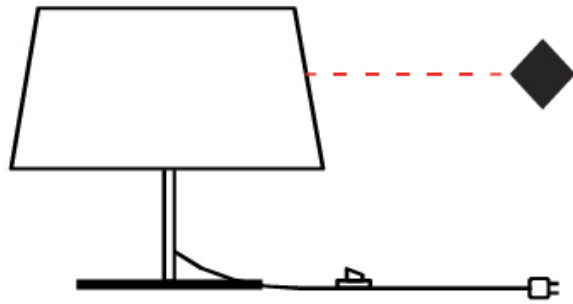

DRUM PORTABLE

D114010-

PROJECT

TYPE

SPECIFIER

QUANTITY

DATE

D